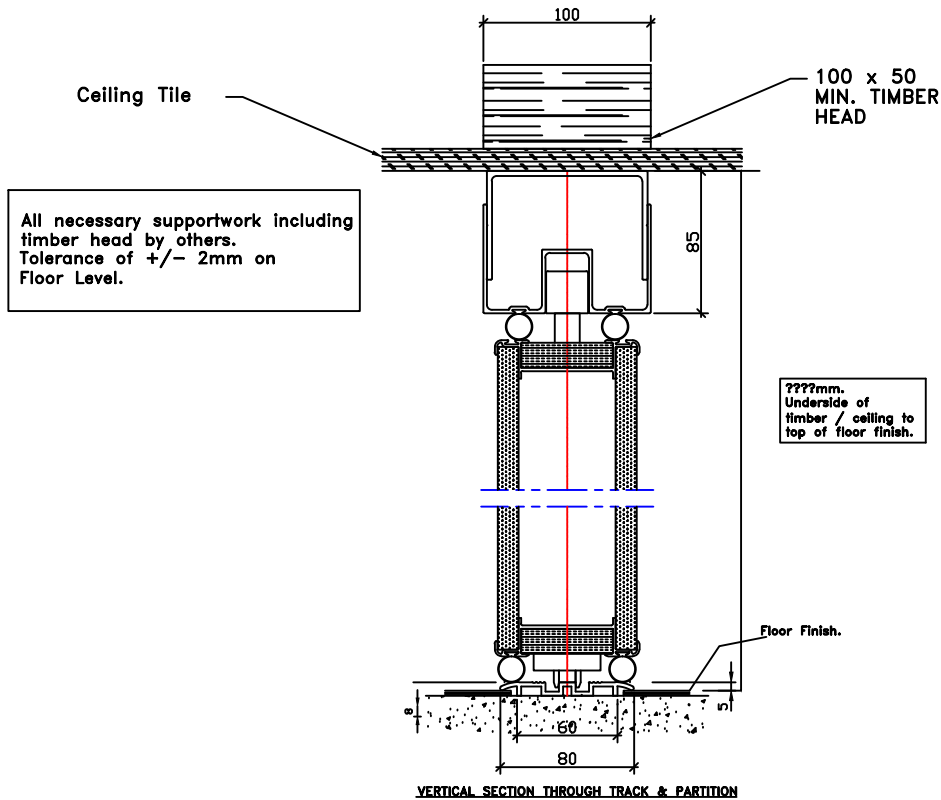

Endfold

Doors must remain connected (Magnetic Catches) until all panels are fully extended and locked into place.

Project:	?????						
Product:	Sesam Vikett 85 Floor Mounted Partition.						
Configuration:	Endfold, 2 wings of 2 full panels and 1 end panel.						
Finish:	Duospas LP Laminate.						
Sound Reduction:	??dB (lab value)	Total Weight:	??kgs approx				
Ironmongery:	Latch and Dish Handles	Drawing No:	???				
Scale:	N.T.S.	Date:	20.12.13	Drawn By:	RLW	Issue:	A
Revisions:							